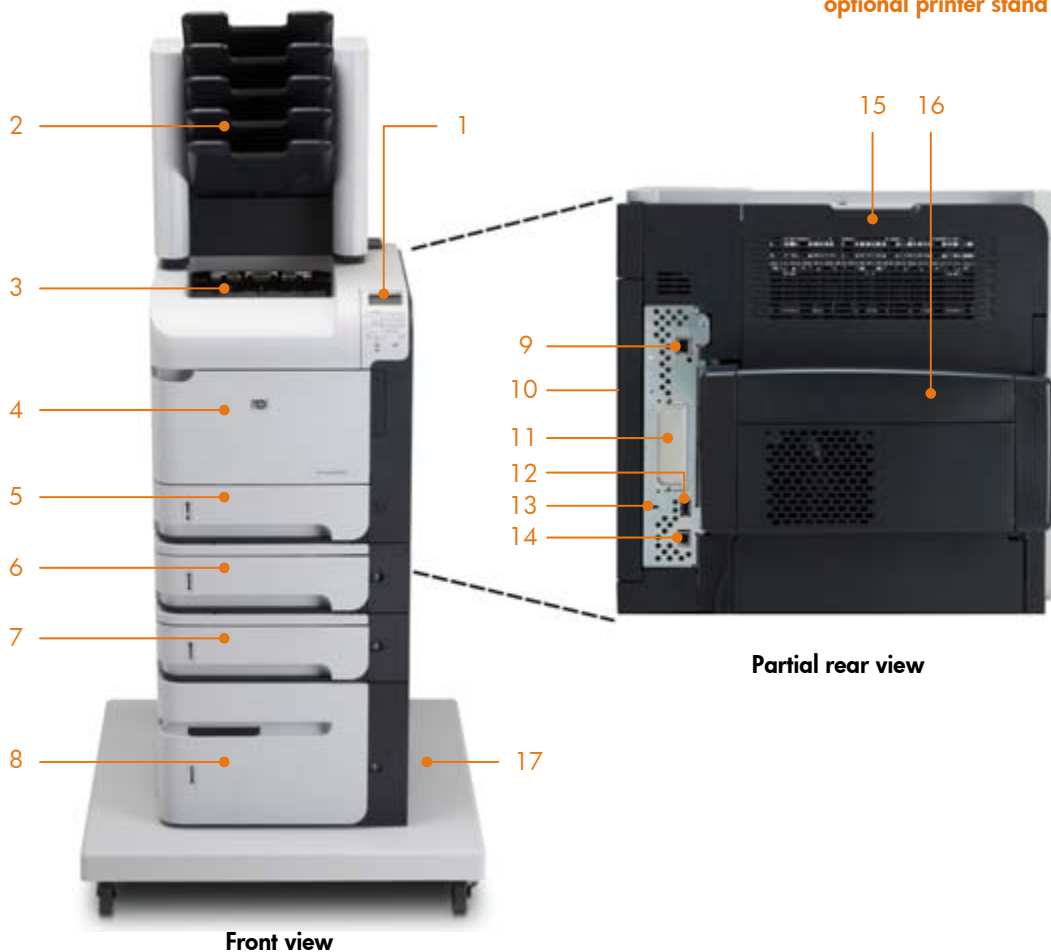

HP LaserJet P4515 Printer series

1. 1 Control panel simultaneously displays up to four lines of text and animated graphics and features a built-in 10-key pad
2. 2 Optional 500-sheet 5-bin mailbox with sorting capability
3. 3 500-sheet top output bin
4. 4 Adjustable 100-sheet multipurpose input tray 1 for special media
5. 5 500-sheet input tray 2
6. 6 500-sheet input tray 3
7. 7 Optional 500-sheet input tray 4
8. 8 Optional 1,500-sheet high capacity input tray
9. 9 HP Jetdirect Gigabit Ethernet embedded print server with IPSec
10. 10 A powerful 540 MHz processor and 128 MB of standard printing memory, expandable up to 640 MB
11. 11 EIO expansion slot supports an optional parallel card, hard disk, or Jetdirect print server
12. 12 One external and two internal Host USB 2.0-like ports for third-party connections
13. 13 Security lock slot
14. 14 Hi-Speed USB 2.0 port provides simple connections for direct printing
15. 15 100-sheet rear output bin
16. 16 Duplexer for automatic two-sided printing
17. 17 Optional printer stand enables printer mobility

HP LaserJet P4515x Printer shown with optional 500-sheet 5-bin mailbox, 500-sheet input tray 4, optional 1,500-sheet high capacity input tray, and optional printer stand